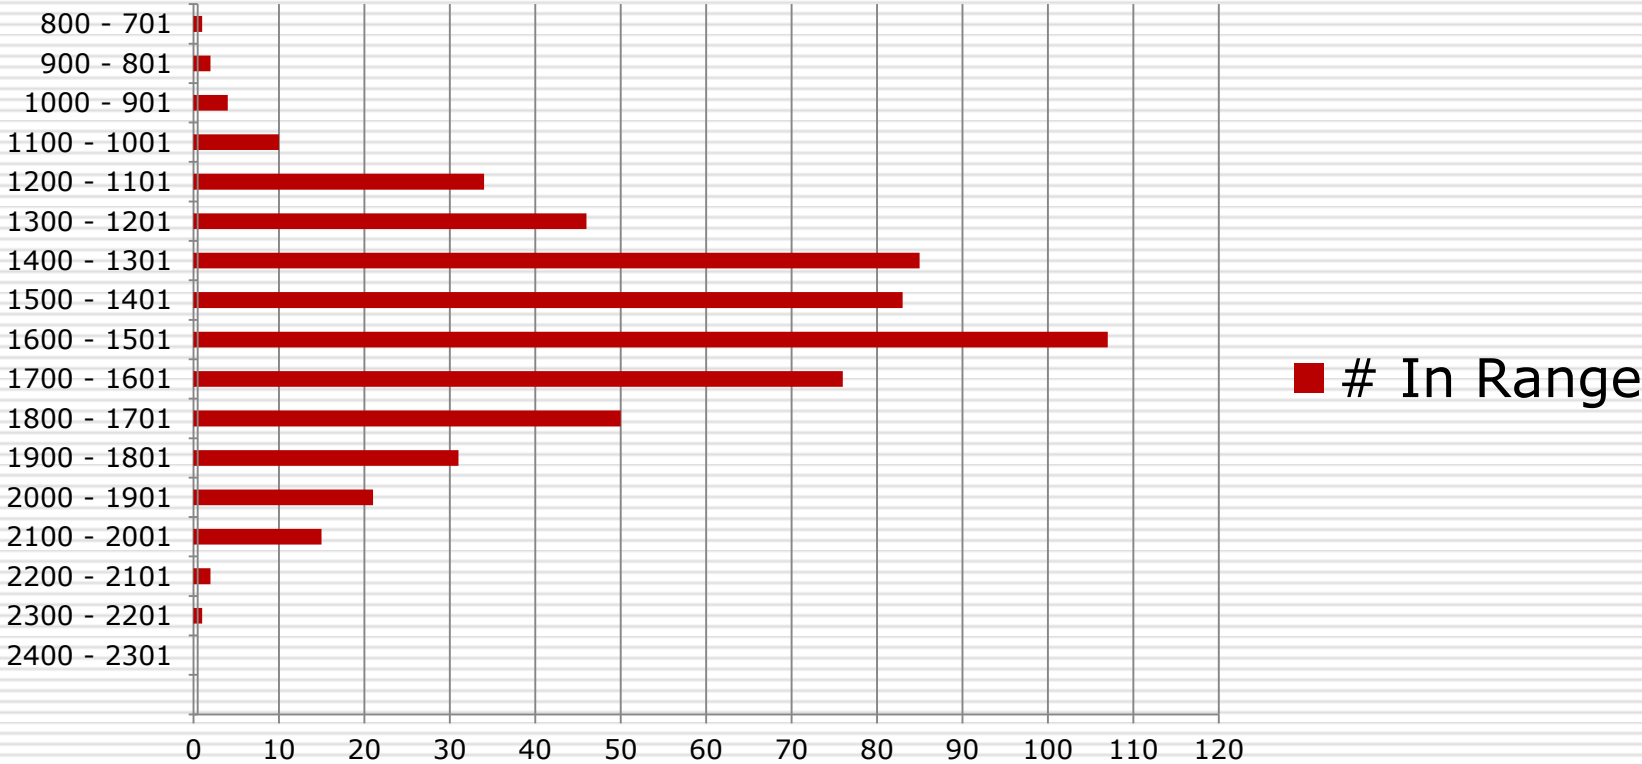

2012 SF Senior Score Distribution

2012 SAT Scores - Grade 12