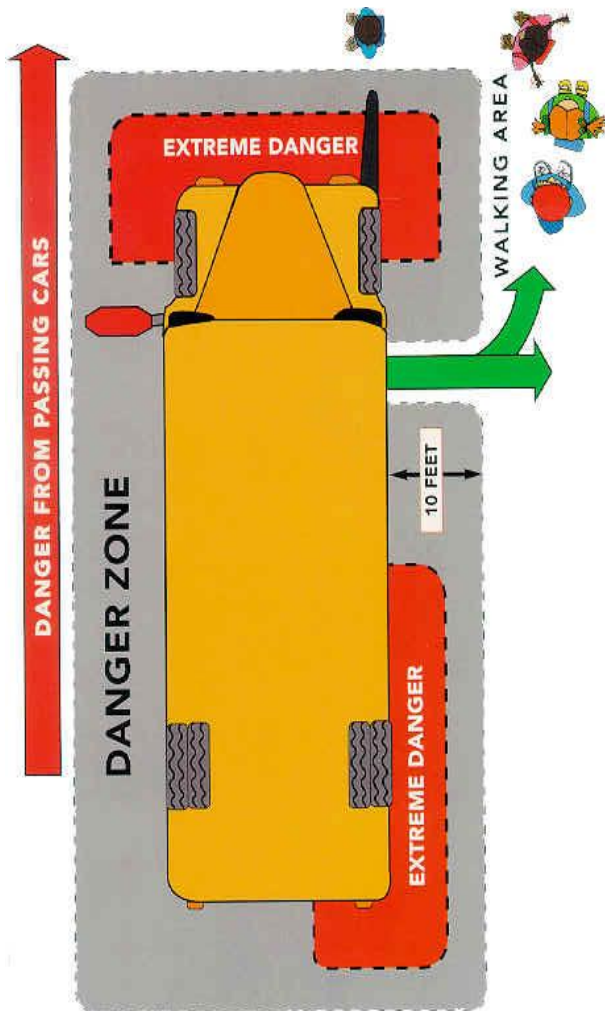

A SCHOOL BUS **DANGER** ZONE

ANY TIME AND ANY WHERE

PLEASE REVIEW THIS SAFETY TIP WITH YOUR CHILDREN!

Students should only enter and exit their school bus according to the diagram shown (the **green** area).

The **gray area** (the Danger Zone) around the school bus indicates a **10 feet** area. Students should **not** stand, wait or walk closer than 10 feet of their bus. This DANGER ZONE is a blind area for the driver and they may not be able to see you. **NEVER RUN TOWARDS OR AFTER A BUS** even when it is stopped. **NEVER** assume a driver can see you.

The **red area** indicates **extreme danger**. Students should **NEVER** enter these extremely dangerous areas around the school bus.